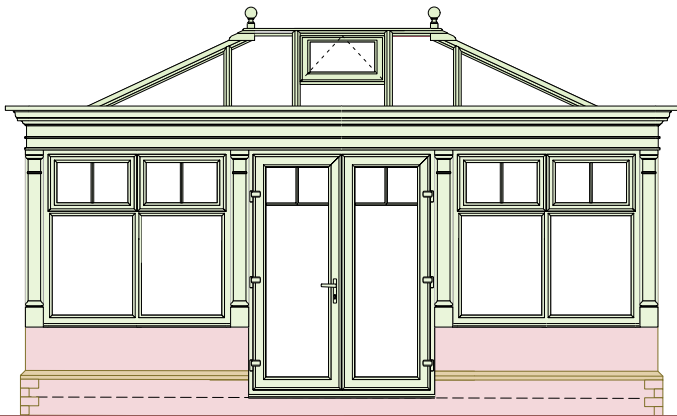

ARTS & CRAFTS
VARIATIONS

ALPINE
ORANGERIES

Bespoke Hardwood & UPVC Buildings

Alpine Windows and Conservatories Ltd, Alpine House,
Queen Street, Morley, Leeds, LS27 8EG
Freephone 0800 085 1045 Fax 01132 538394

Art & Crafts
Orangery

| | | |
|--------------------|------------|-------|
| Designer: geoff b | Drg. Title | |
| Scale: | | |
| Date: 18 March '09 | Rev # | Drg # |