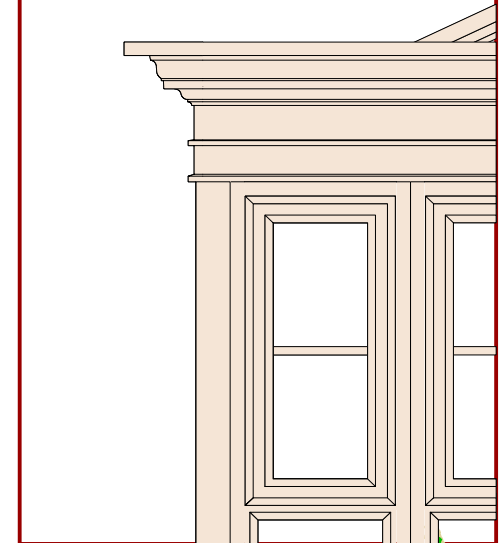

ATTENTION TO
DETAIL