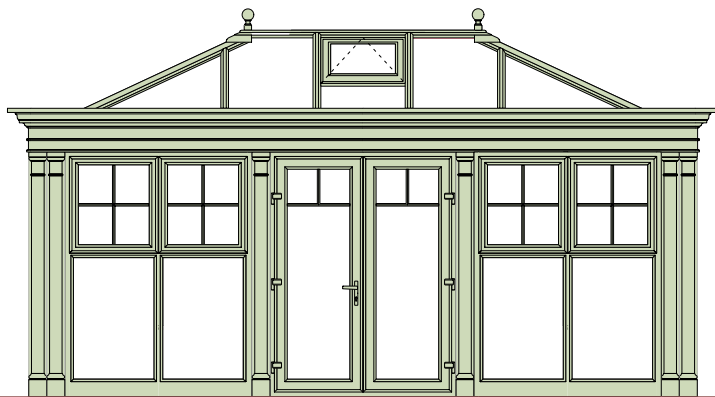

JUST 2 OF THE MANY STYLE
VARIATIONS OF OUR
PALLADIAN STYLE

ATTENTION TO
DETAIL

ALPINE
ORANGERIES
Bespoke Hardwood & UPVC Buildings

Alpine Windows and Conservatories Ltd, Alpine House,
Queen Street, Morley, Leeds, LS27 8EG
Freephone 0800 085 1045 Fax 01132 538394

Palladian Style
Orangery

Designer: geoff b	Drg. Title	
Scale:		
Date: 17 Feb 09	Rev #	Drg #